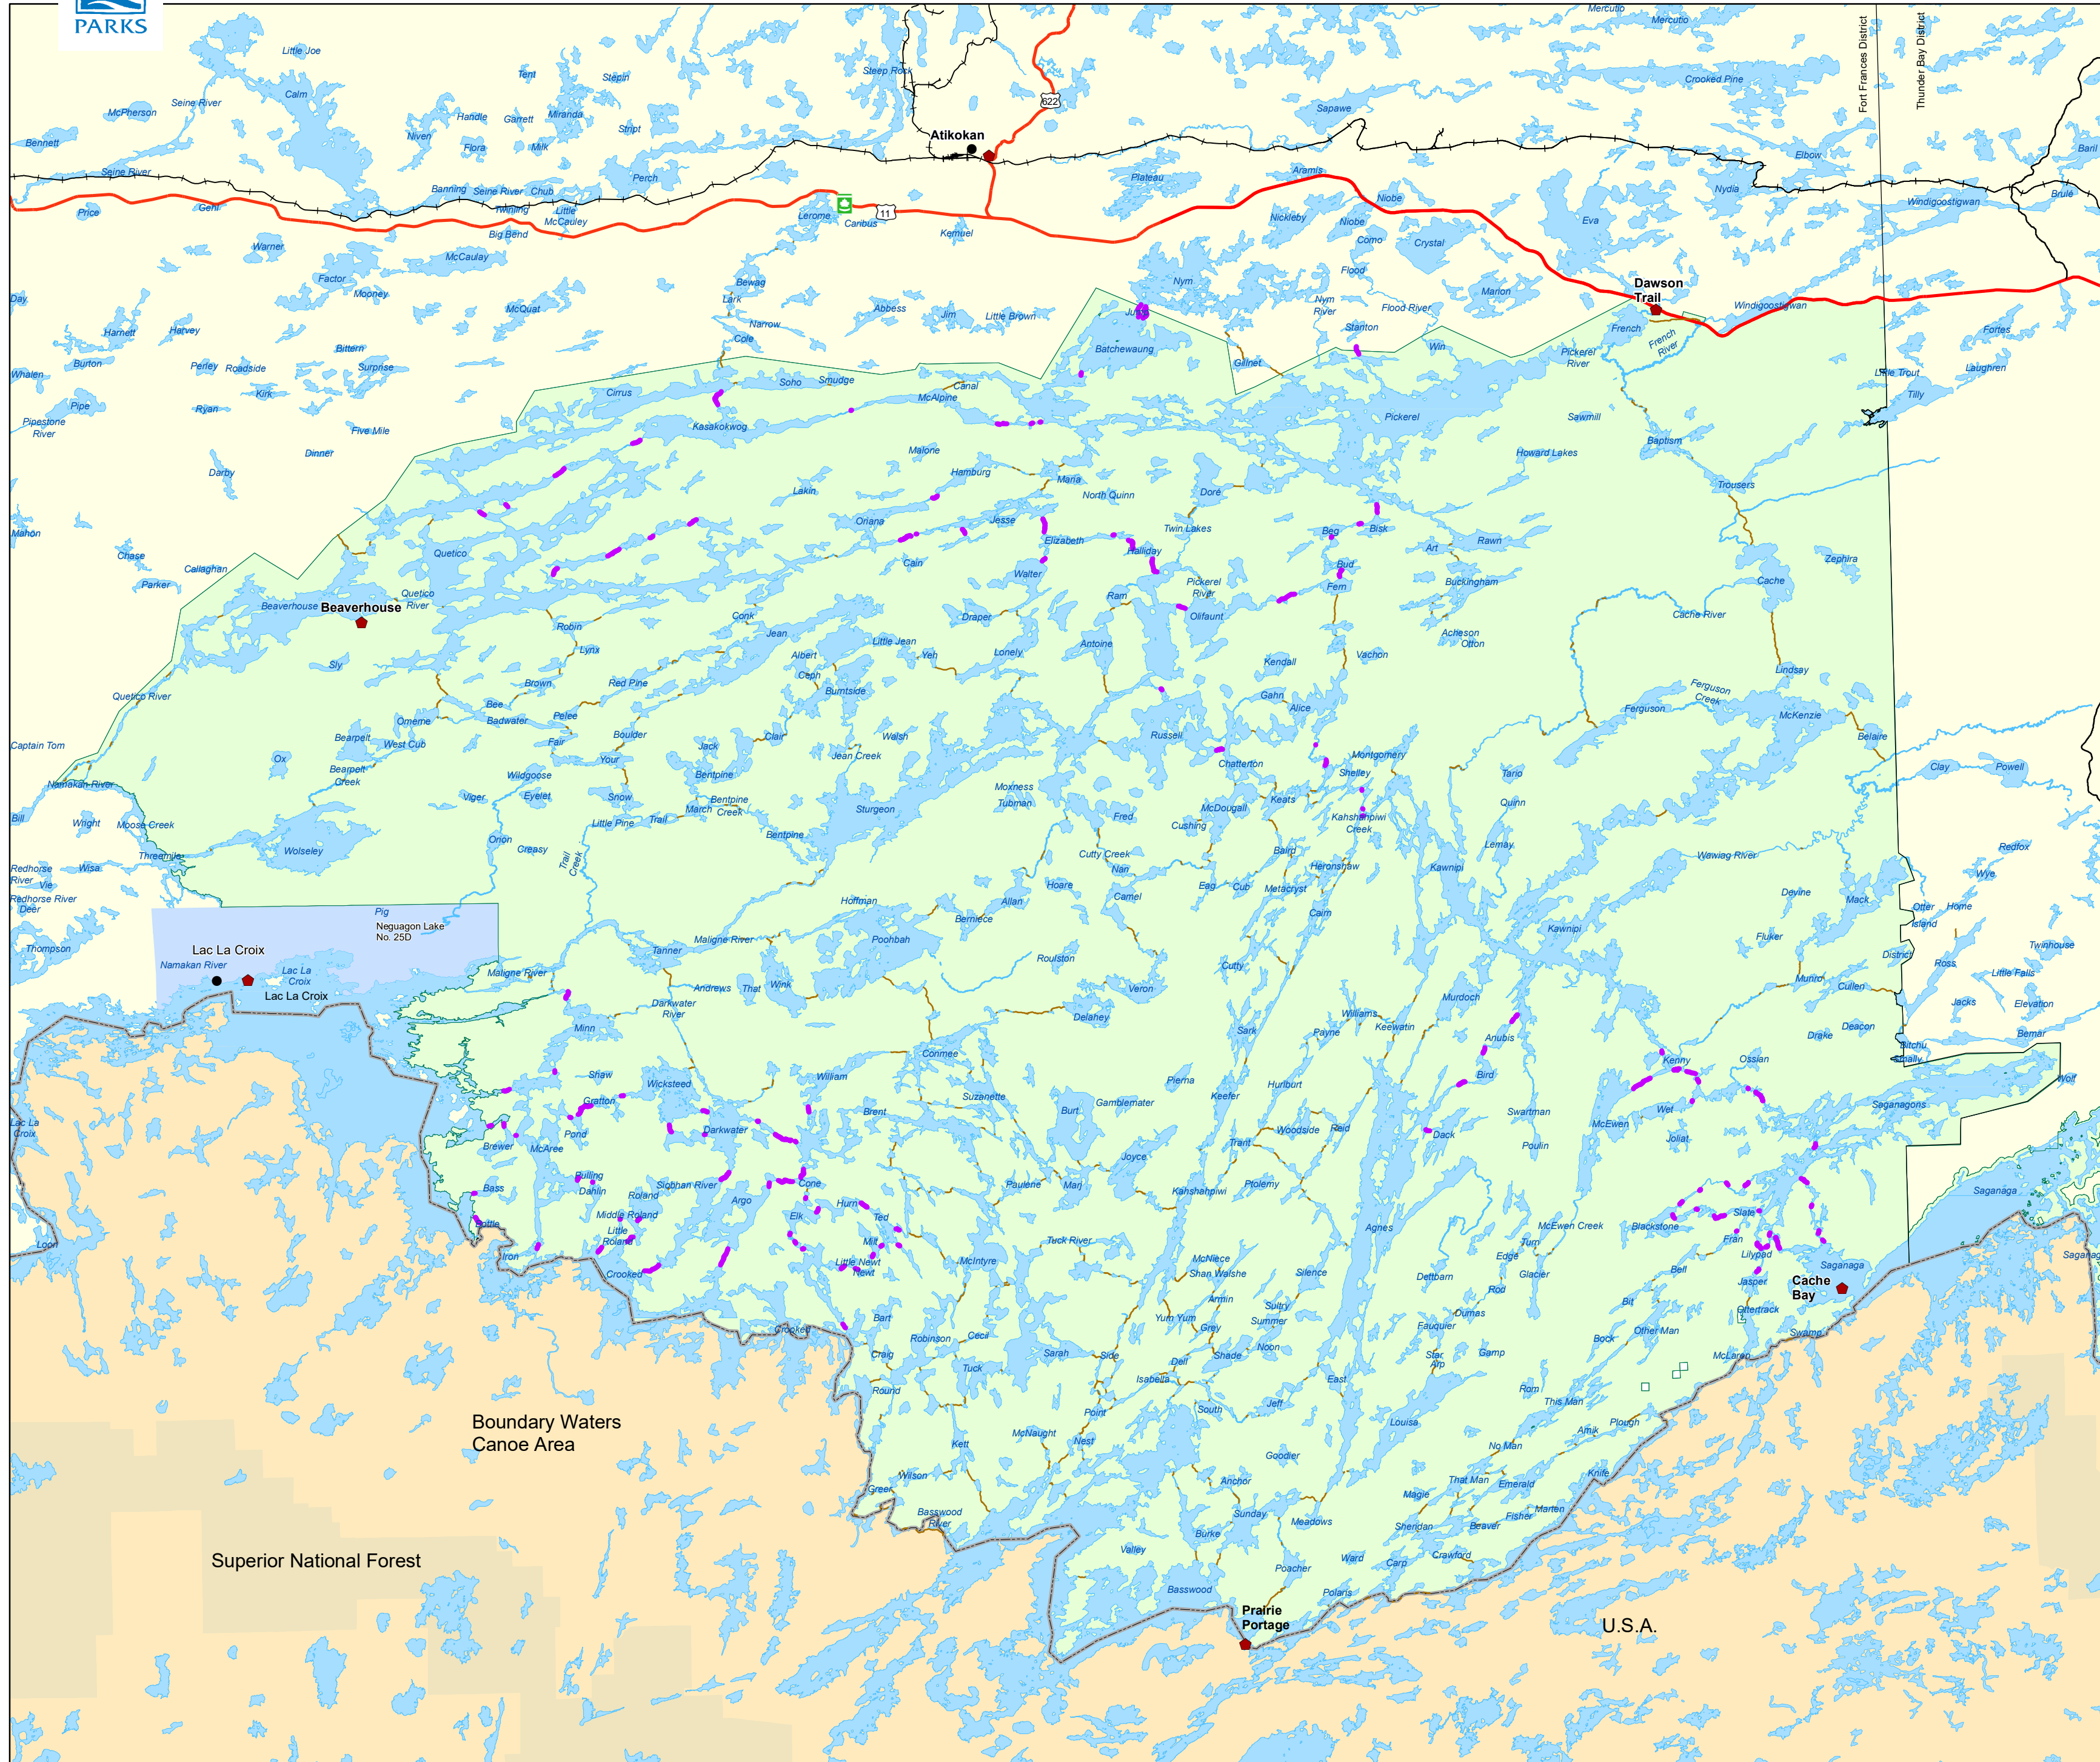

# Quetico Portage Maintenance Map

### Legend

- Highways
- Primary Roads
- Canadian National Railway
- Entry Station
- Community
- International Boundary
- Rivers
- Lakes
- Quetico Provincial Park
- Boundary Waters Canoe Area Wilderness
- Superior National Forest
- First Nation Reserve

### Quetico Portages Maintenance 2026

- Not Maintained yet
- May
- June
- July
- August

Map Updated May 28th, 2026  
John B. Ridley Research Library  
Quetico Park

This map shows portage maintenance by Quetico Park crews. Due to wind and storms, portage conditions can change suddenly. This map is a guide only. Maintained means that portages have been cleared of major trees across the trail. Brushing is done as time allows.