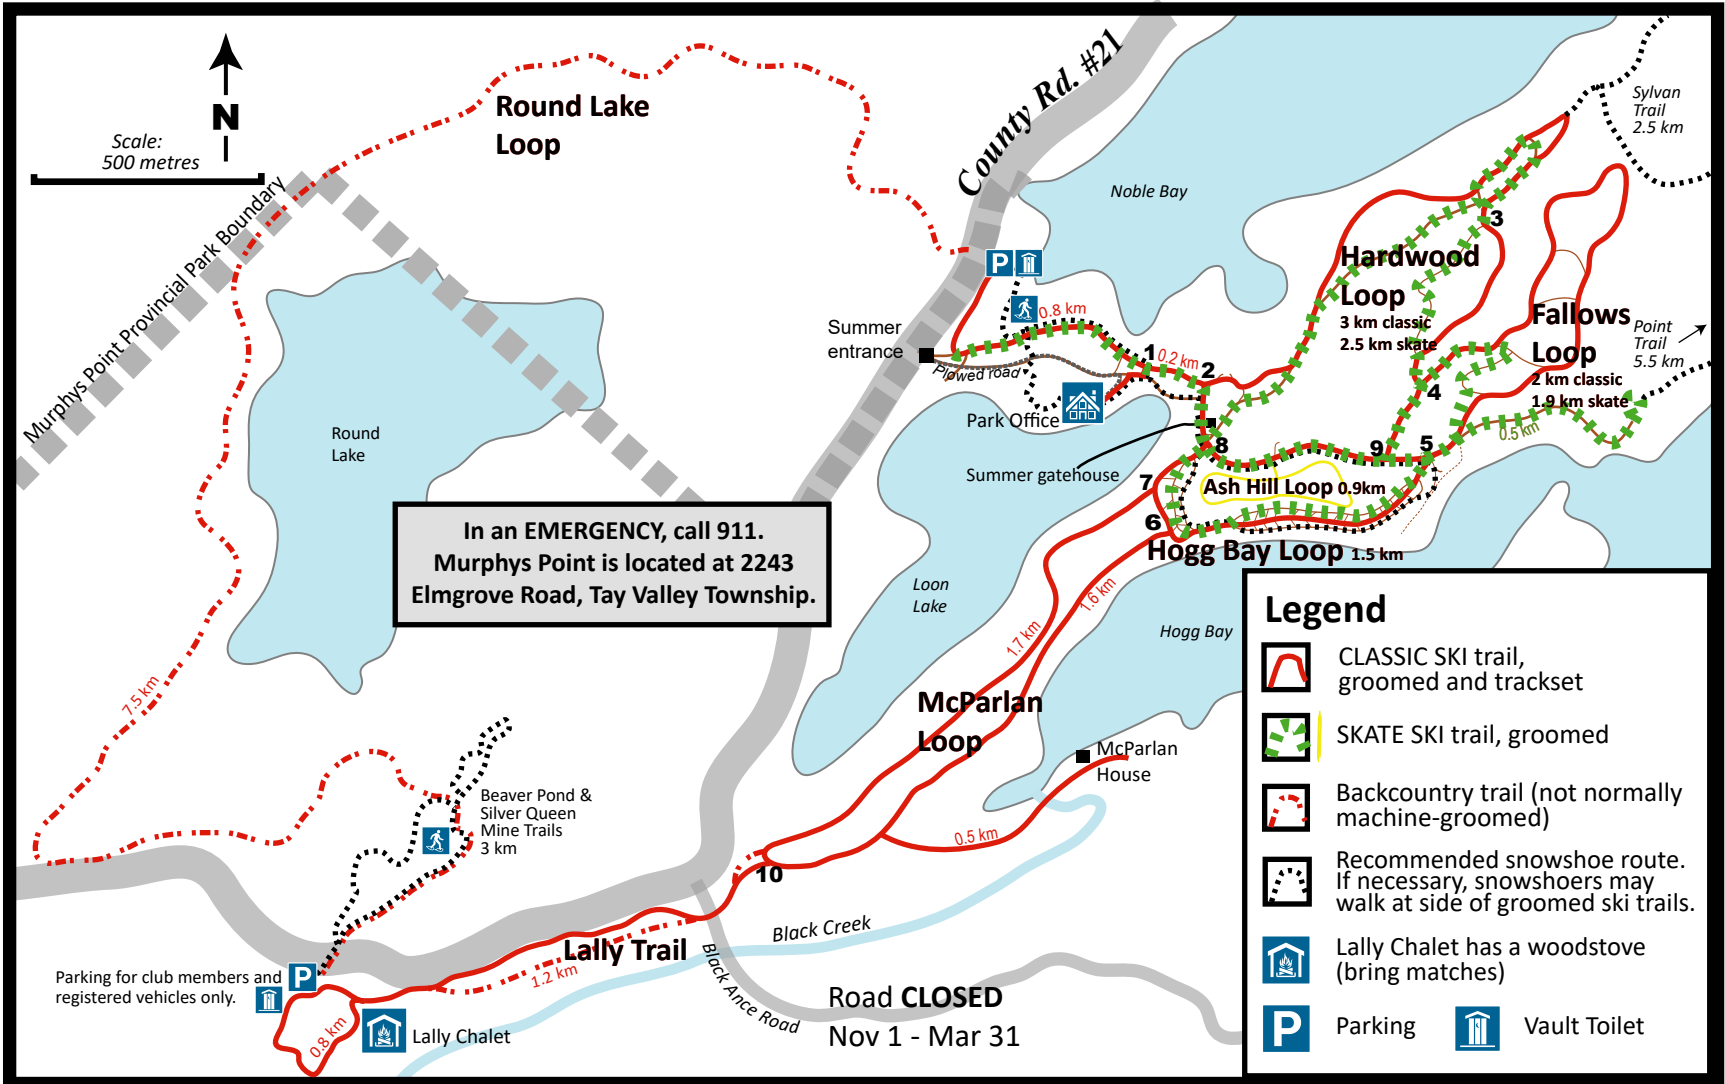

Murphys Point Winter Trails

Legend

-  CLASSIC SKI trail, groomed and trackset
-  SKATE SKI trail, groomed
-  Backcountry trail (not normally machine-groomed)
-  Recommended snowshoe route. If necessary, snowshoers may walk at side of groomed ski trails.
-  Lally Chalet has a woodstove (bring matches)
-  Parking
-  Vault Toilet