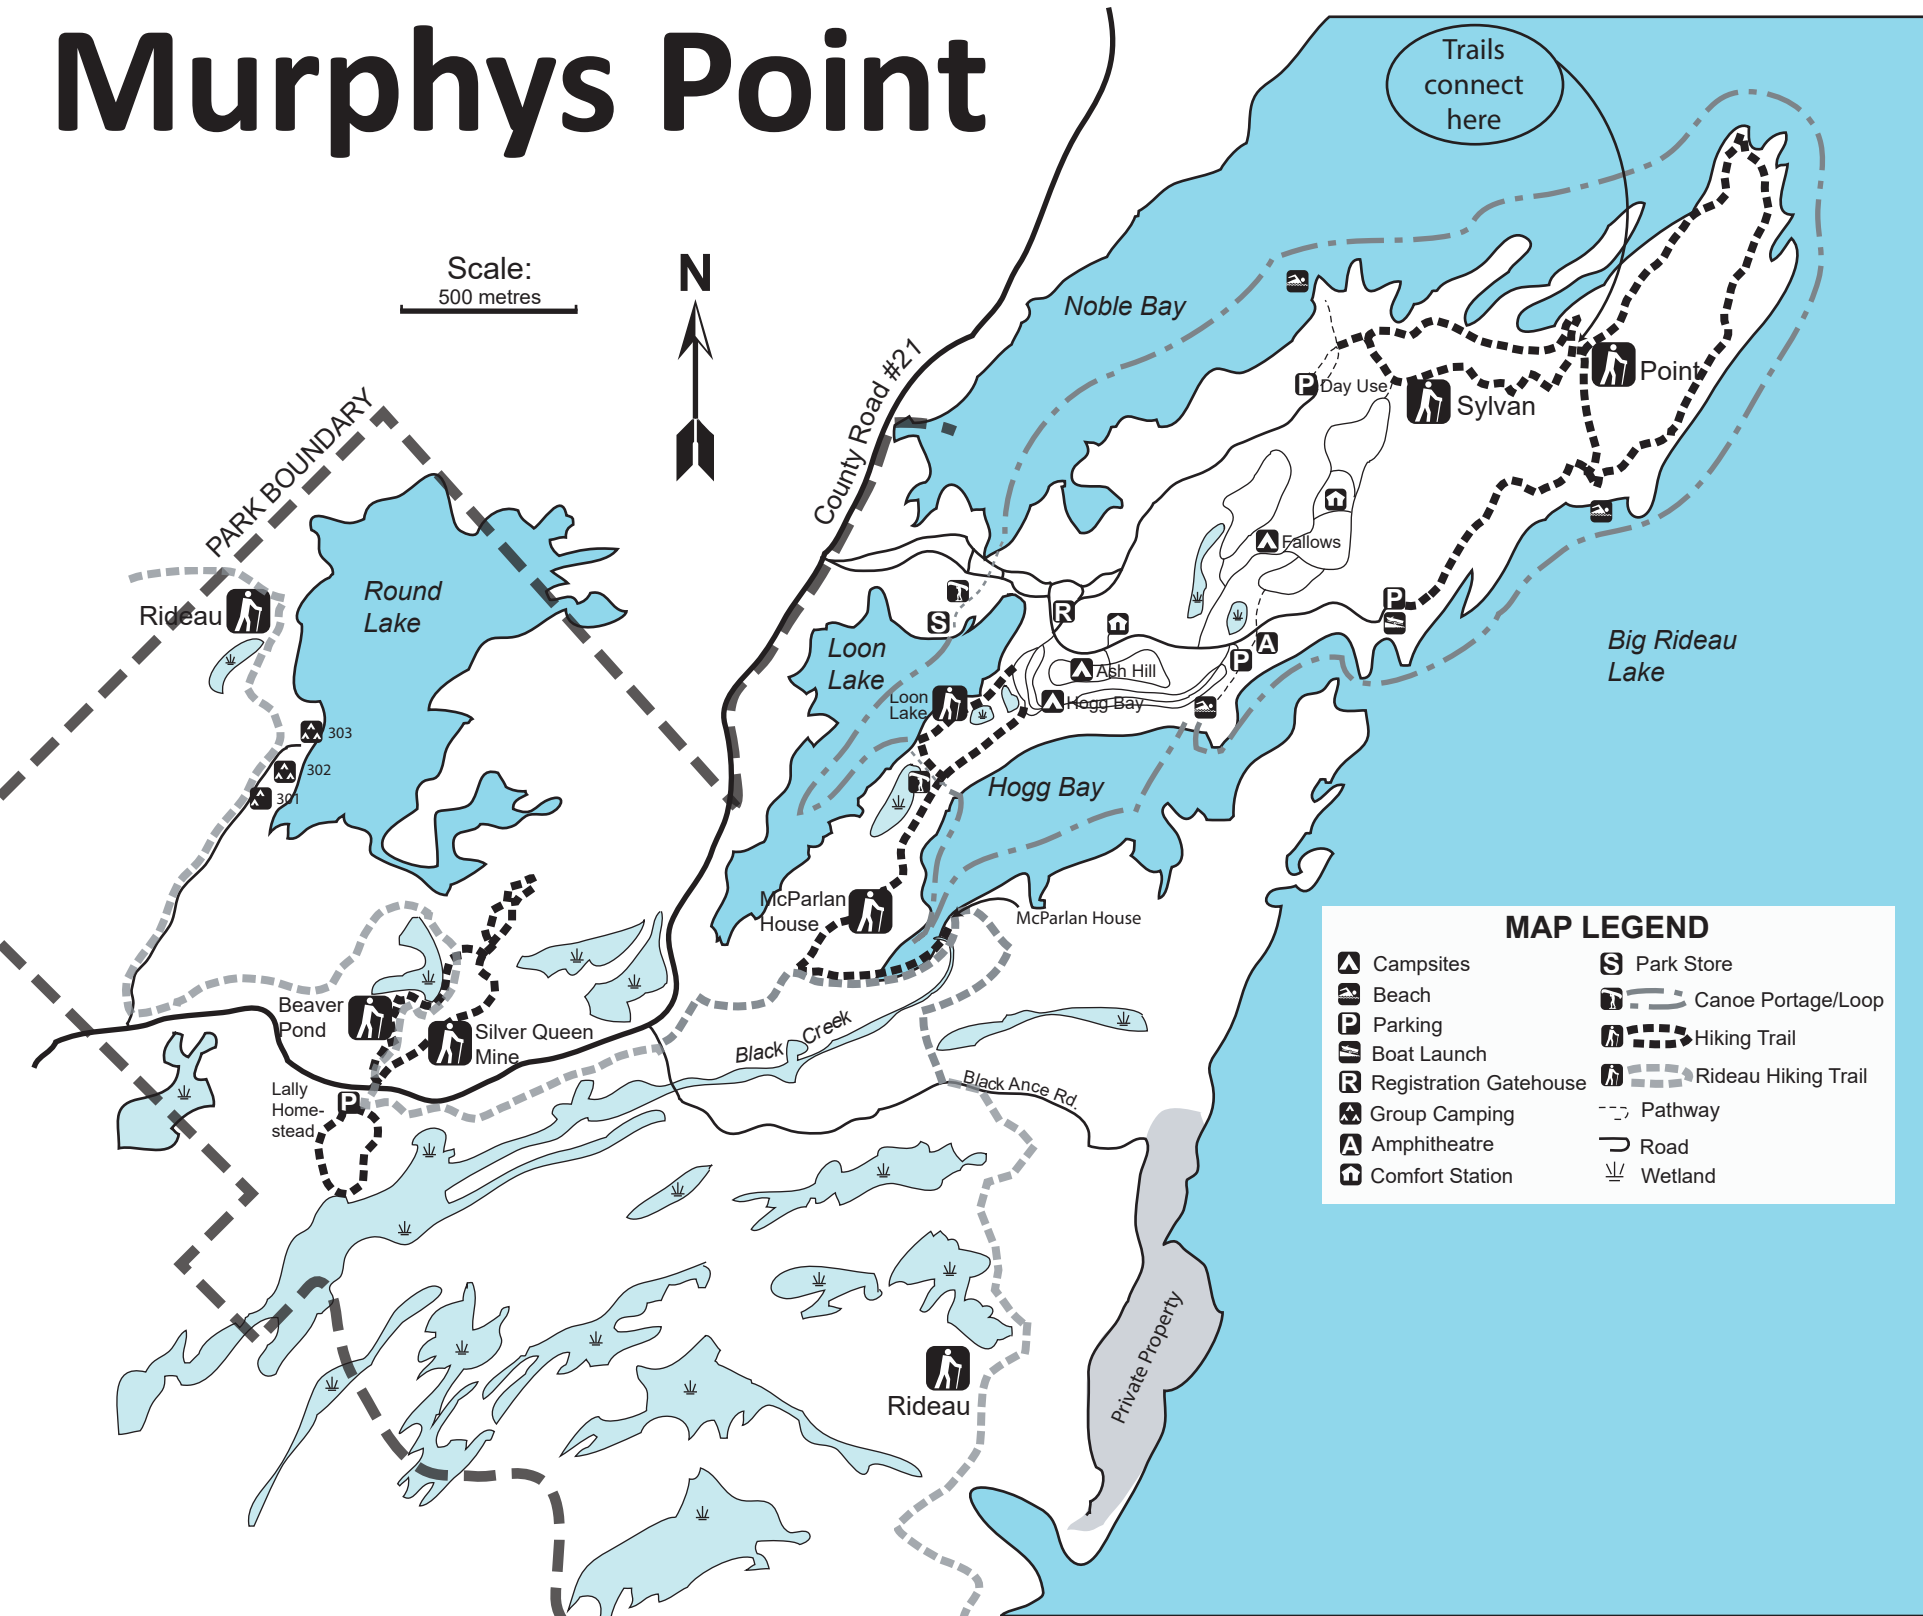

Murphys Point

Scale:
500 metres

MAP LEGEND

- | | |
|------------------------|---------------------|
| Campsites | Park Store |
| Beach | Canoe Portage/Loop |
| Parking | Hiking Trail |
| Boat Launch | Rideau Hiking Trail |
| Registration Gatehouse | Pathway |
| Group Camping | Road |
| Amphitheatre | Wetland |
| Comfort Station | |