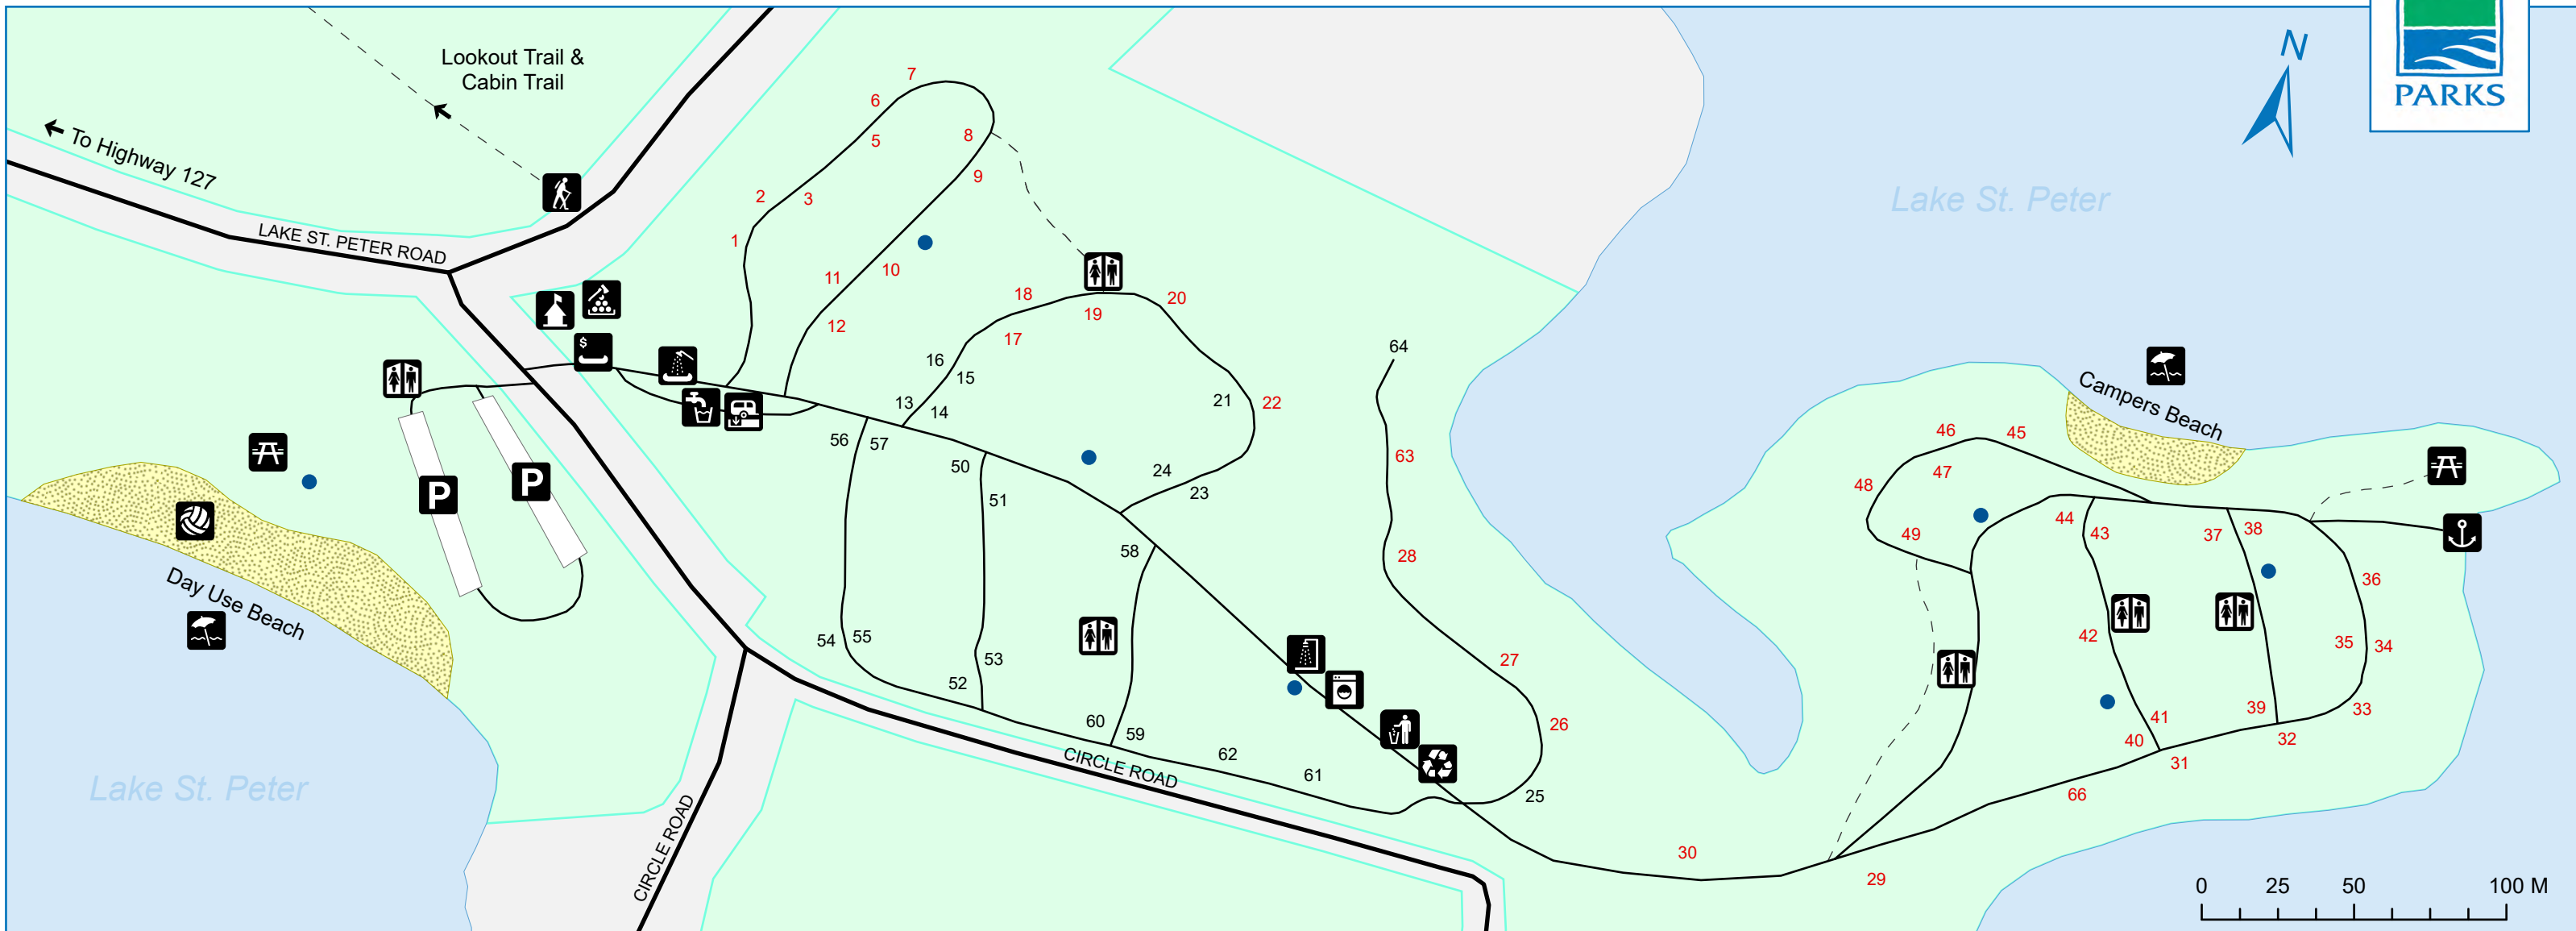

# Lake St. Peter Provincial Park Campground Map

<b>000</b> Electrical Campsite	Recycling	Trailer Fill Station
<b>000</b> Non-Electrical Campsite	Laundry Facilities	Boat Wash Station
Comfort Station	Beach	Water Tap
Washroom	Trailhead	Public Road
Parking	Canoe Rentals	Park Road
Park Office/Store	Scenic Look Out	Trail
Picnic Area	Dock	Beach
Firewood	Volley Ball Court	Waterbody
Garbage Disposal	Trailer Dumping Station	Park Boundary