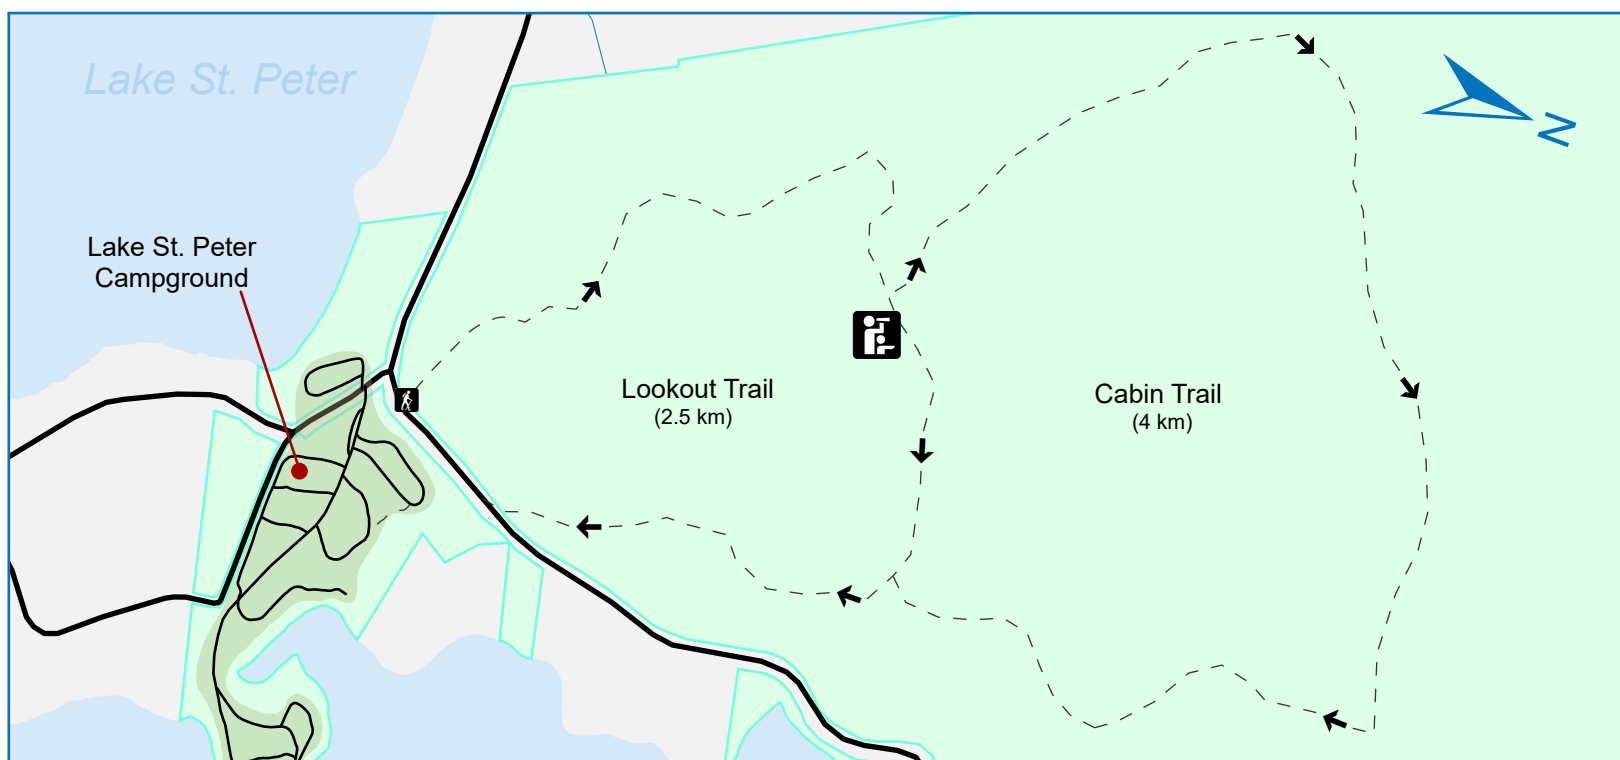

# Lake St. Peter Provincial Park Campground Map

<b>000</b> Electrical Campsite	Recycling	Trailer Fill Station
<b>000</b> Non-Electrical Campsite	Laundry Facilities	Boat Wash Station
Comfort Station	Beach	Water Tap
Washroom	Trailhead	Public Road
Parking	Canoe Rentals	Park Road
Park Office/Store	Scenic Look Out	Trail
Picnic Area	Dock	Beach
Firewood	Volley Ball Court	Waterbody
Garbage Disposal	Trailer Dumping Station	Park Boundary