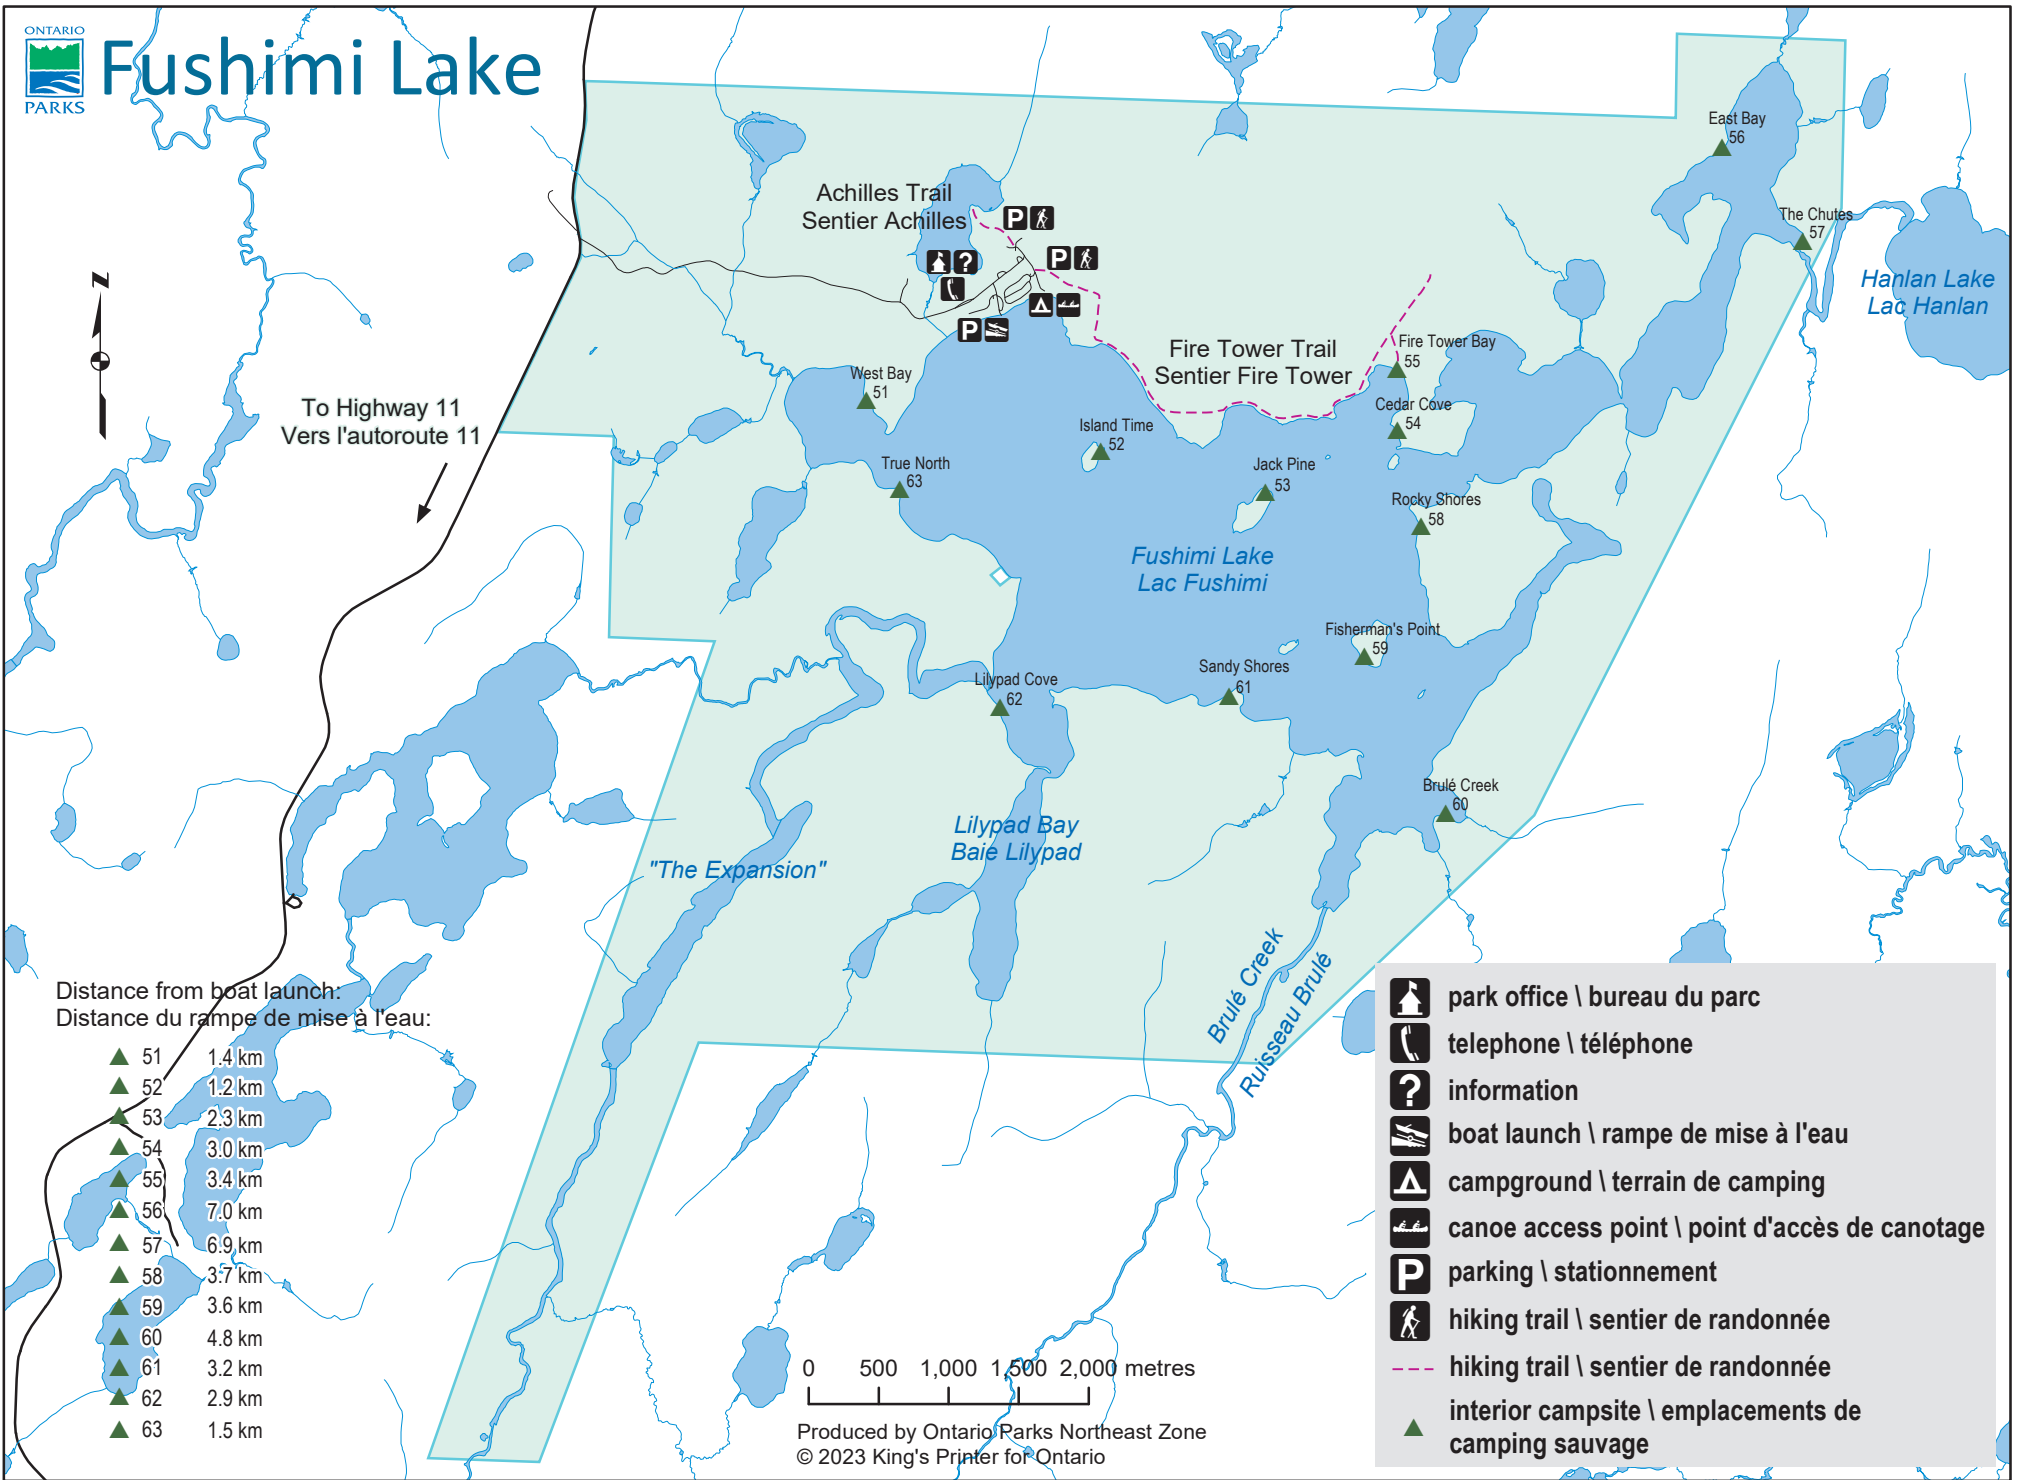

# FUSHIMI LAKE - RECREATION

## Fushimi Lake

Distance from boat launch:  
Distance du rampe de mise à l'eau:

- ▲ 51 1.4 km
- ▲ 52 1.2 km
- ▲ 53 2.3 km
- ▲ 54 3.0 km
- ▲ 55 3.4 km
- ▲ 56 7.0 km
- ▲ 57 6.9 km
- ▲ 58 3.7 km
- ▲ 59 3.6 km
- ▲ 60 4.8 km
- ▲ 61 3.2 km
- ▲ 62 2.9 km
- ▲ 63 1.5 km

0 500 1,000 1,500 2,000 metres

Produced by Ontario Parks Northeast Zone  
© 2023 King's Printer for Ontario