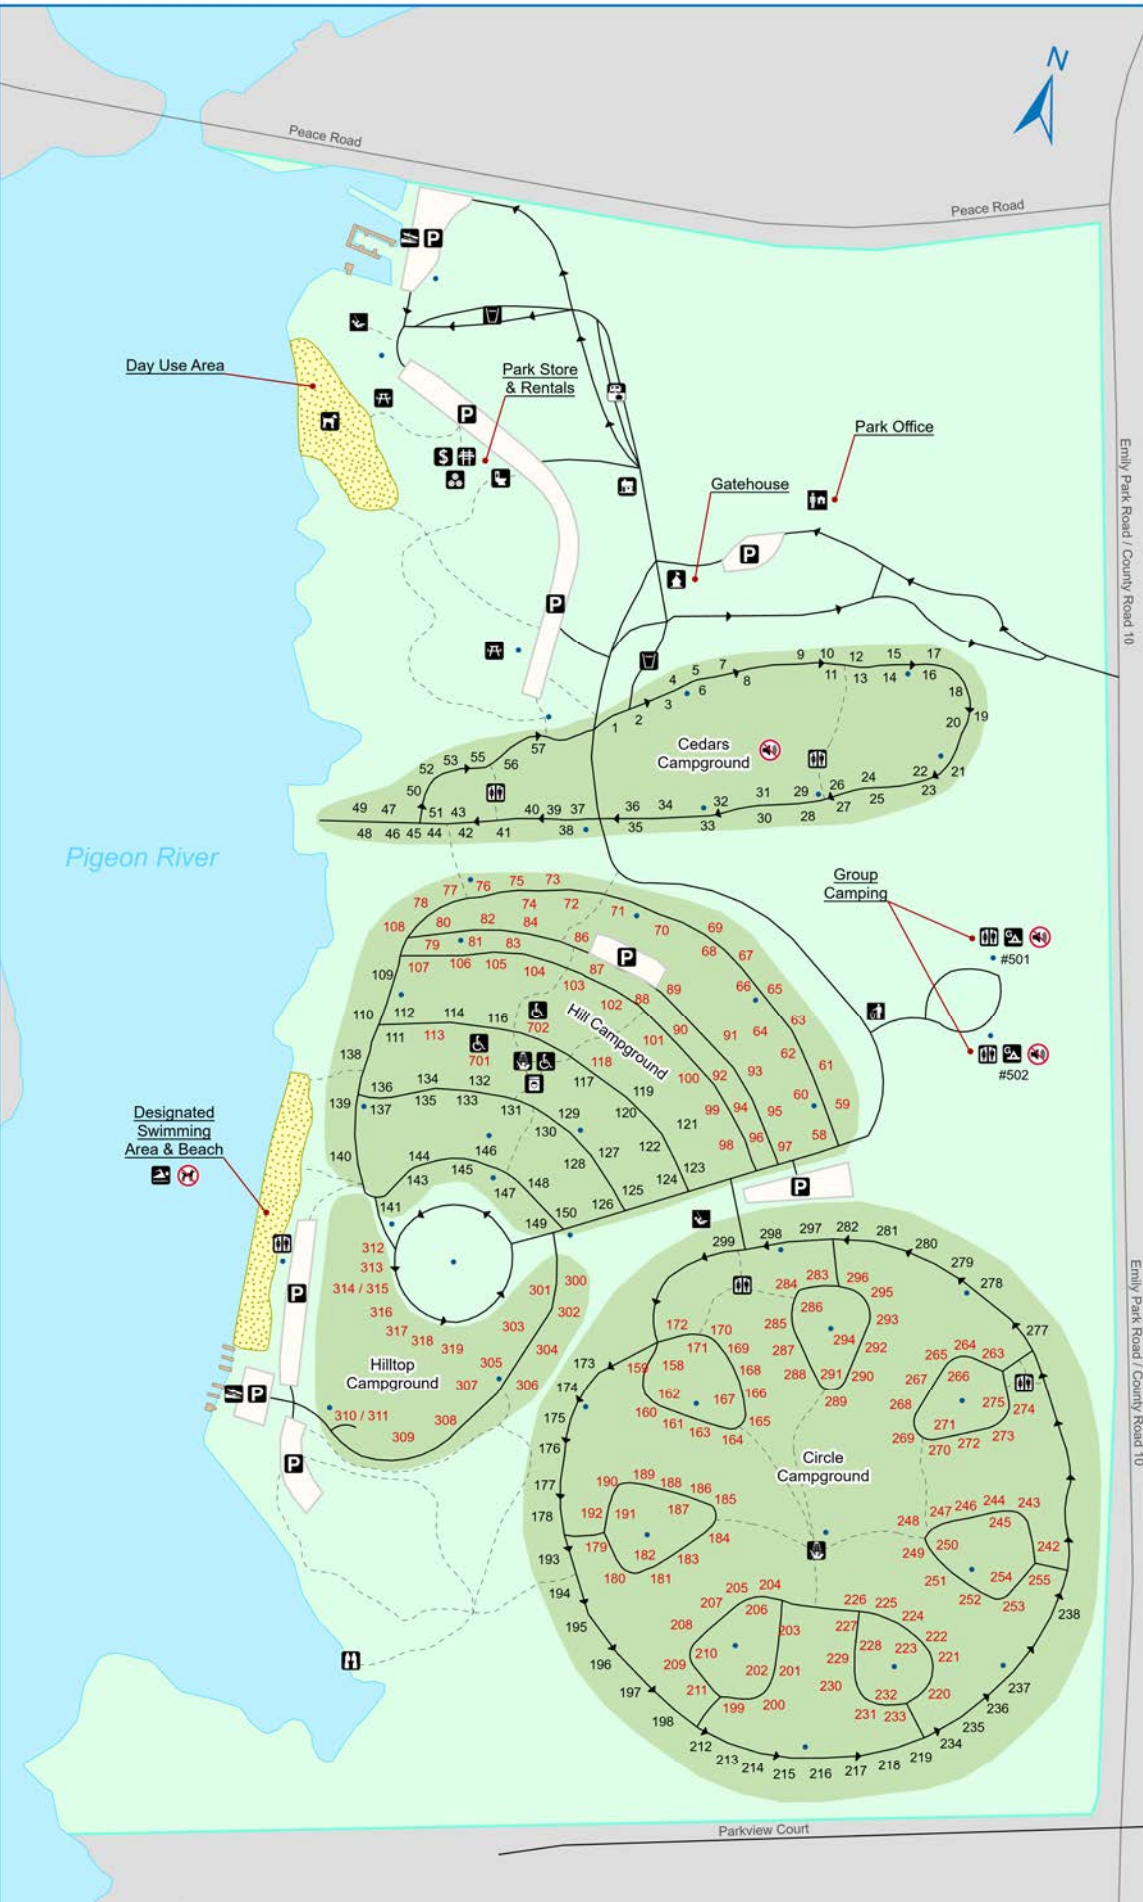

Emily Provincial Park Campground Map

Legend

- 000 Electrical Campsite
- 000 Non-Electrical Campsite
- PA Group Campsite
- TD Trailer Dumping Location
- TF Trailer Fill-up Location
- CS Comfort Station
- CS Comfort Station (Showers)
- GA Gatehouse (Permit Registration)
- PO Park Office
- PS Park Store
- MB Maintenance Building
- R Rentals
- VP Vault Privy
- AF Accessible Feature
- FW Firewood
- GD Garbage Disposal
- LF Laundry Facilities
- P Parking
- RF Radio-Free
- BL Boat Launch
- DB Dog Beach
- L Lookout
- PF Pet Free Area
- PA Picnic Area
- PL Playground
- SA Swimming area
- WT Water Tap
- OR One Way Road
- Trail
- Park Road
- Waterbody
- Beach
- Campground
- Park Boundary

RESERVATIONS: All campsites and group campsites, can be reserved at www.ontarioparks.com/reservations or 1-888-668-7275. Please visit www.ontarioparks.com for operating dates, fees, cancellation policies and park information.