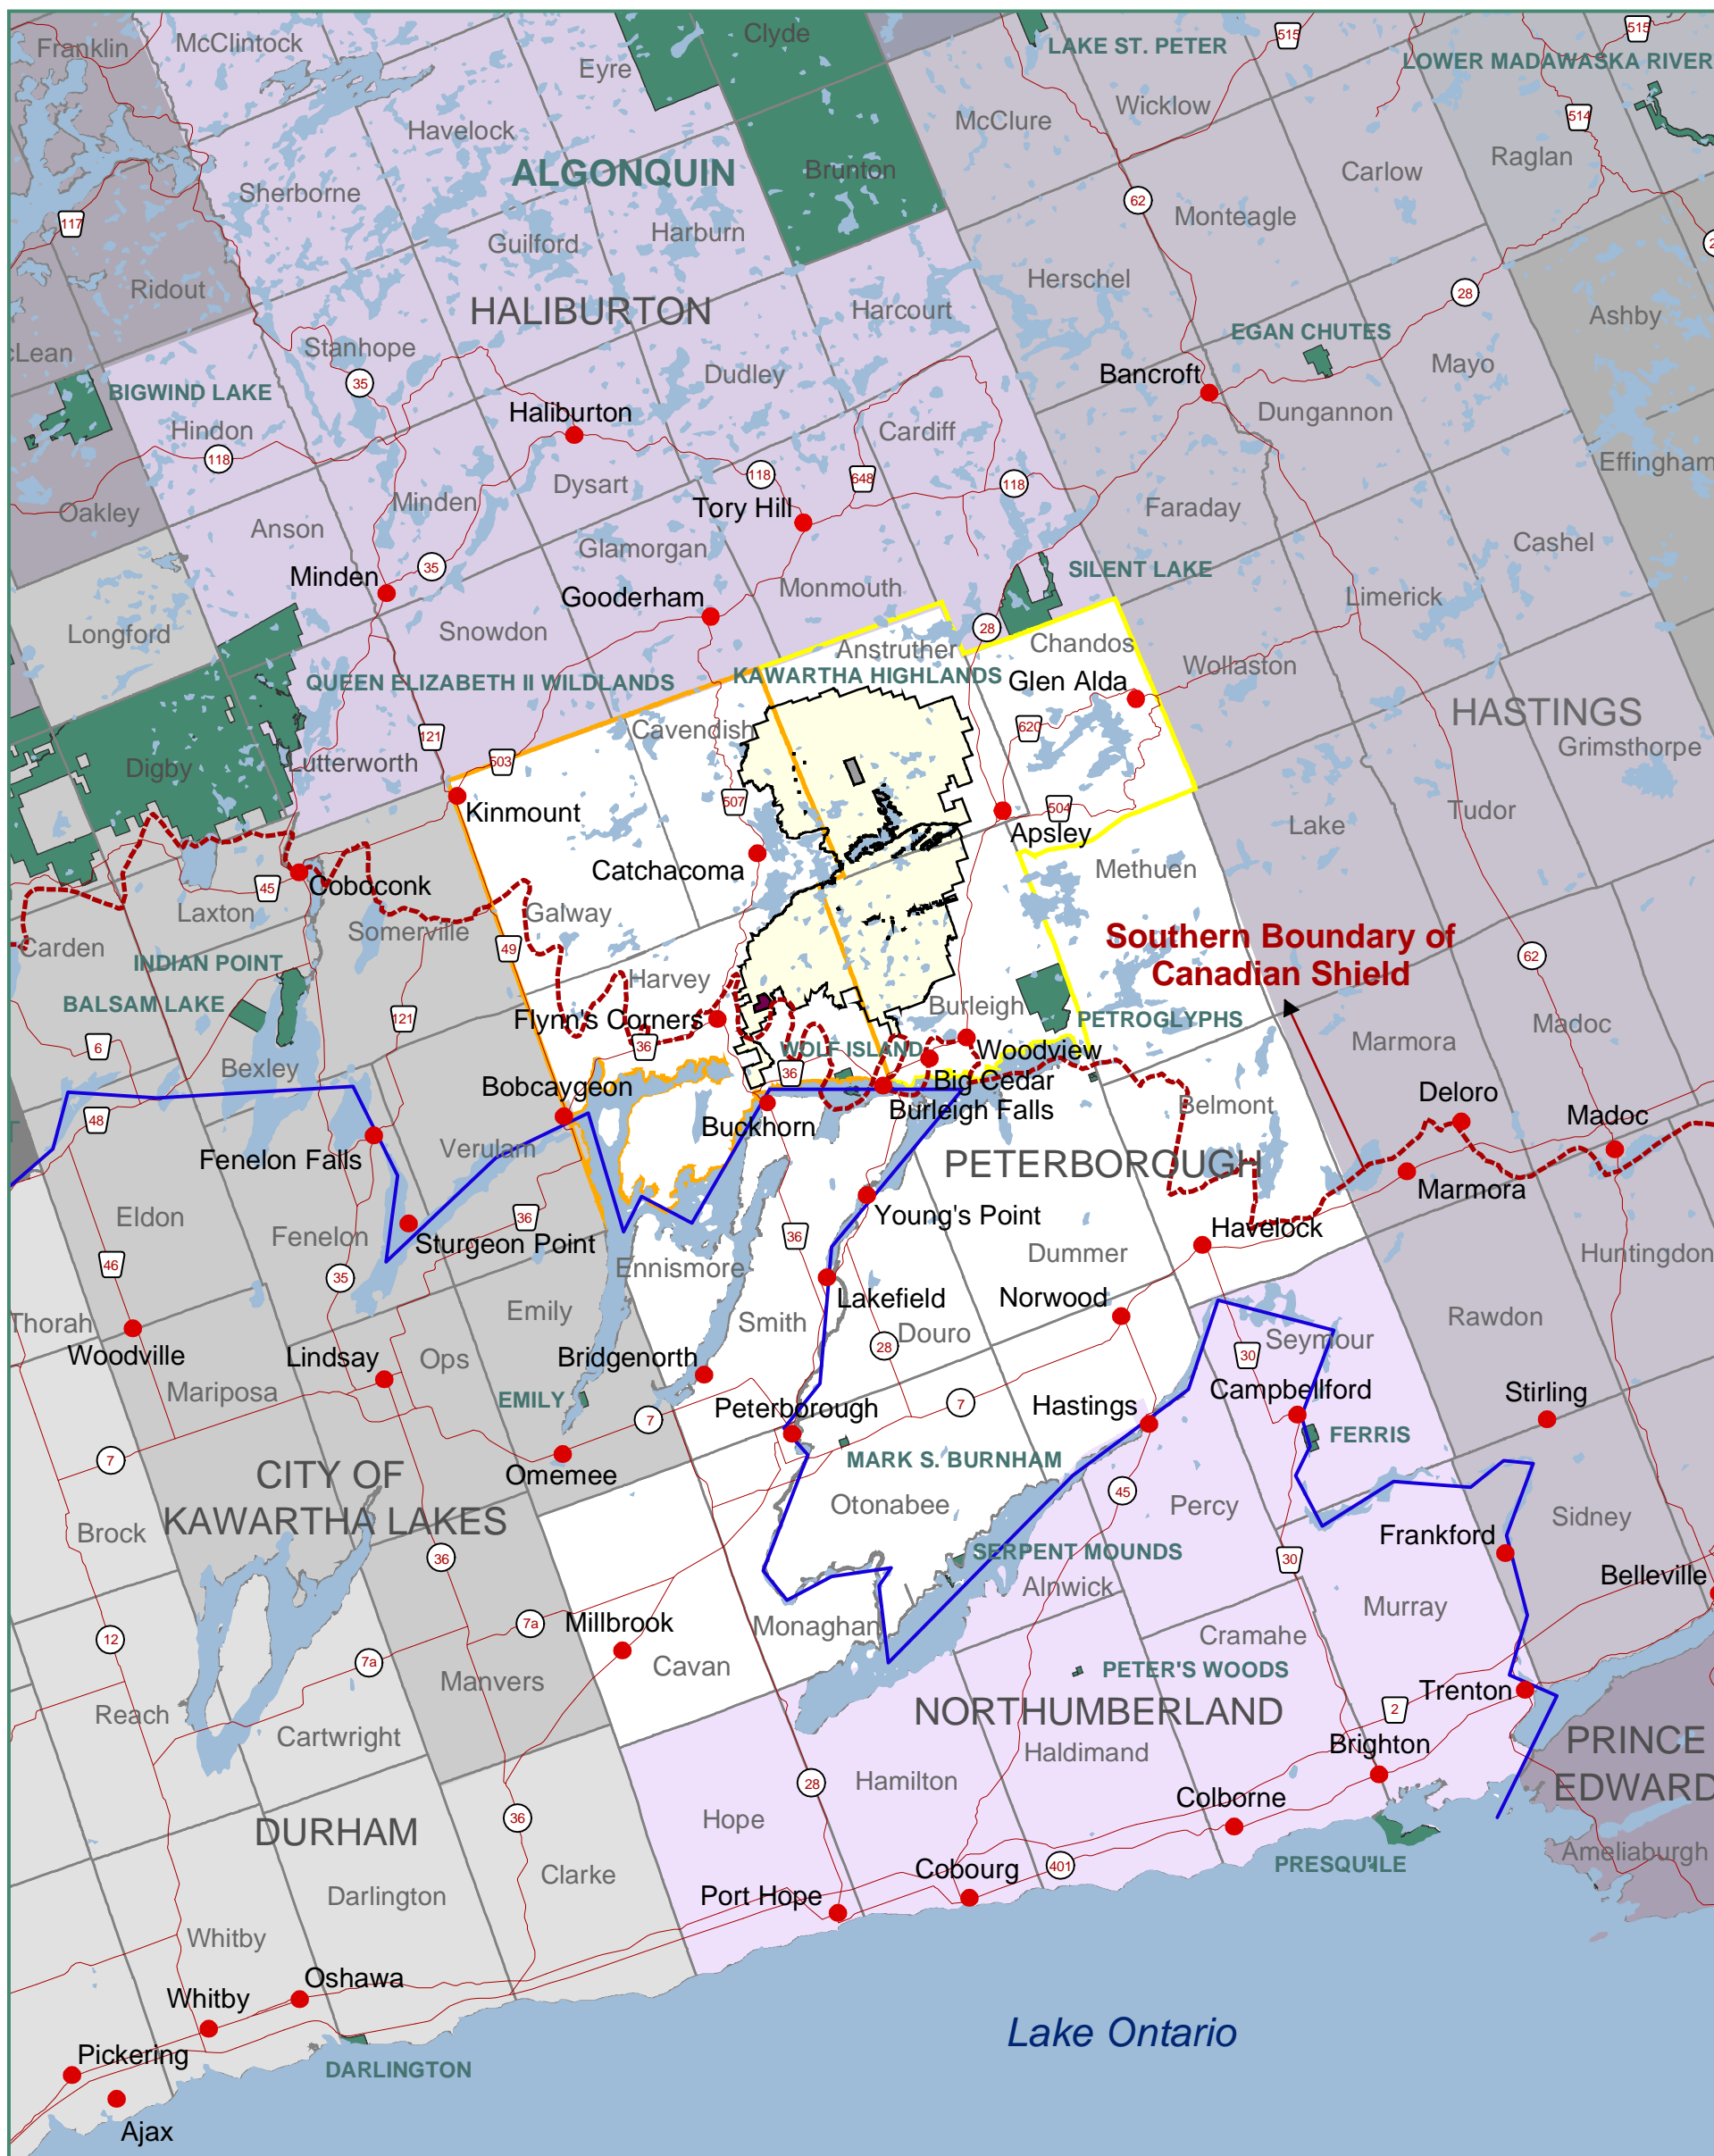

Figure 1: Regional Setting
Kawartha Highlands Signature Site Park

LEGEND

Park Boundary	Population Centre
Private Property Within	Water Body
Forest Reserve	Geographic Township Boundary
Provincial Park	Trent Severn Waterway
County Road	Highway
Township of Galway-Cavendish & Harvey	Township of North Kawartha
Southern Boundary of Canadian Shield	

Kilometers

This map is illustrative only. Do not rely on it as being a precise indicator of routes, locations of features, nor as a guide to navigation.

Base derived from the Ontario Digital Topographic Database, Scale 1 : 10,000, Universal Transverse Mercator Grid Zone 17, North American Datum 1983, Canadian National Transformation.

Map Compiled By:
 Ontario Parks, Southeast Zone
 Ministry of Natural Resources
 July 30, 2005

© 2005, Queen's Printer for Ontario