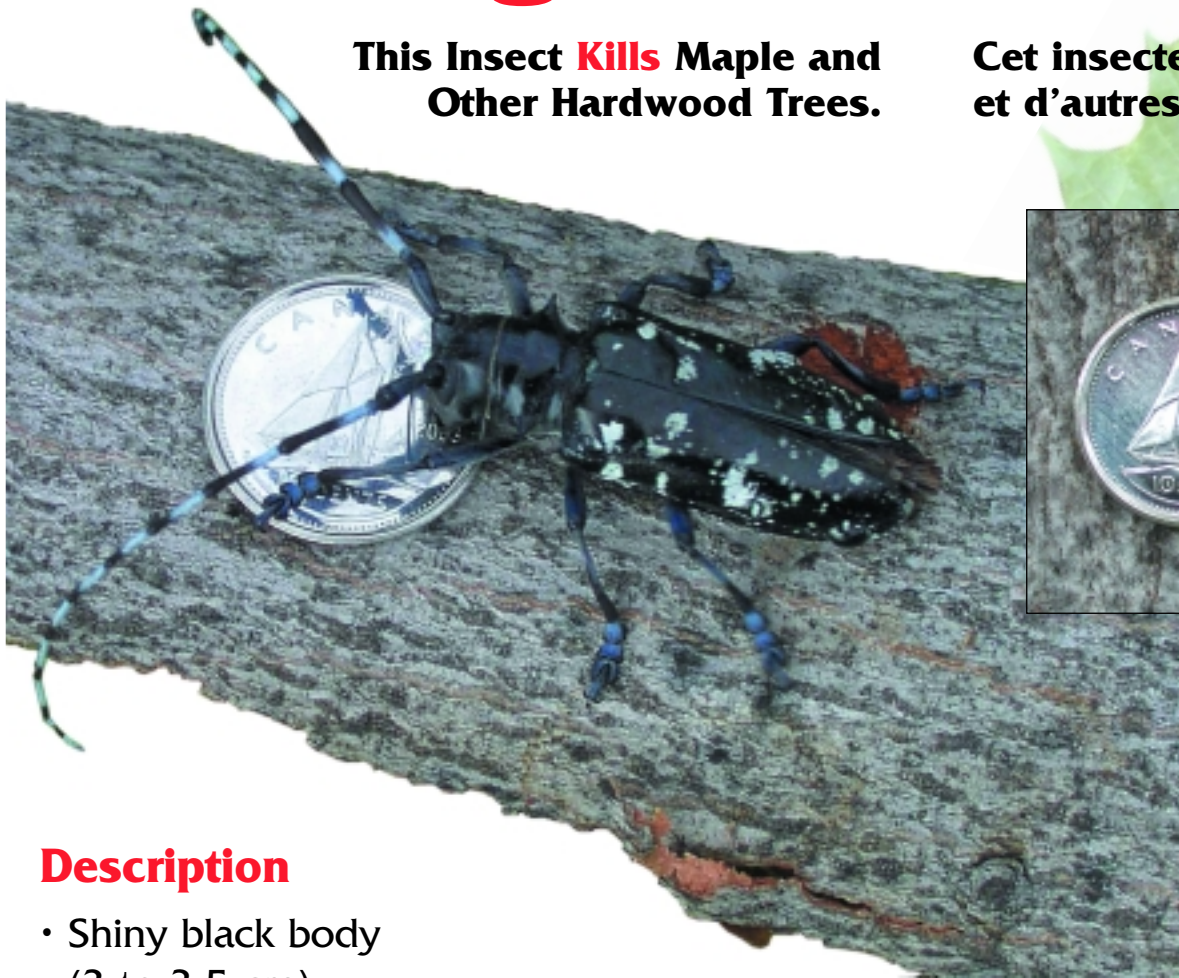

Pest Alert • Avertissement phytosanitaire

Asian Long-horned Beetle Longicorne asiatique

This Insect **Kills** Maple and
Other Hardwood Trees.

Cet insecte **tue** les érables
et d'autres arbres feuillus.

Exit hole
Trou d'émergence